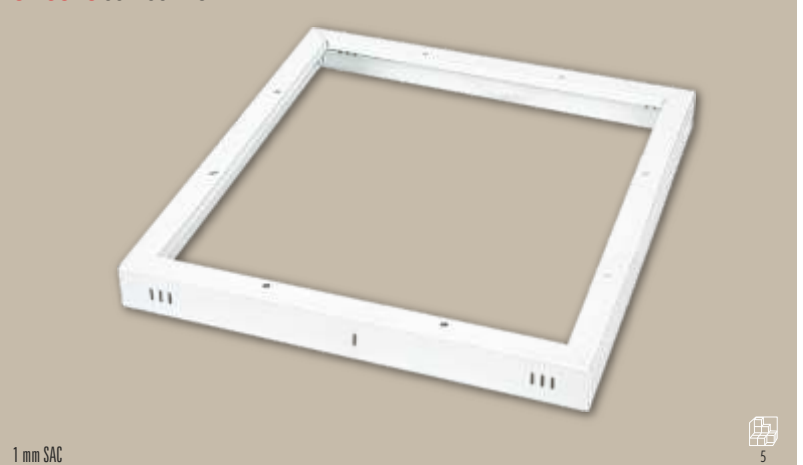

CT-5266 30 x 60 BACKLIGHT

200 ₺

CT-5267 30 x 120 BACKLIGHT

350 ₺

CT-9046 60x60 CLIP IN KASA

85 ₺

CT-9043 60 x 60 KASA

160 ₺