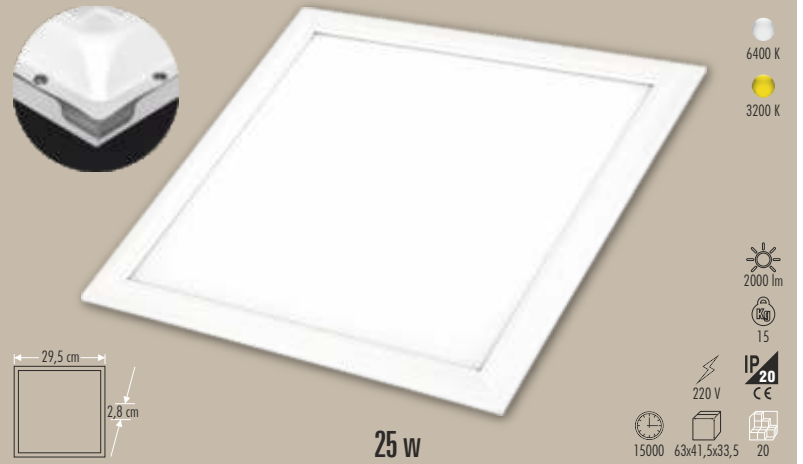

CT-5283 60 x 60 BACKLIGHT

235 ₺

CT-5284 60 x 60 BACKLIGHT

285 ₺

CT-5281 60 x 60 BACKLIGHT SIVA ÜSTÜ

450 ₺

CT-5286 30 x 30 CLIP-IN PANEL

140 ₺