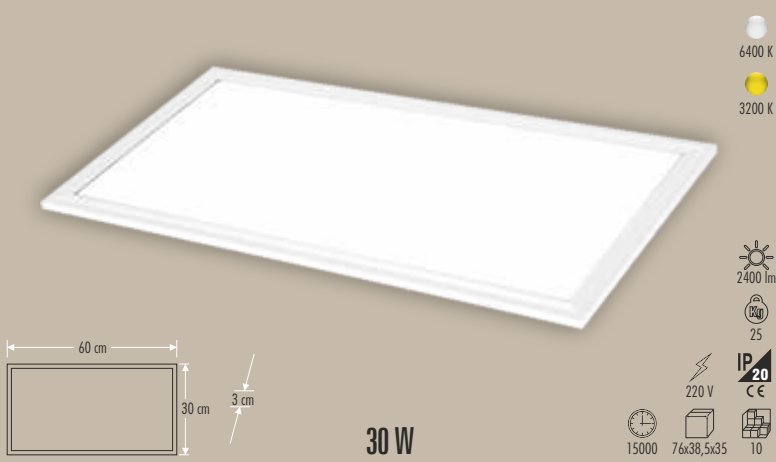

60 W

CT-5286 30 x 30 CLIP-IN PANEL

175 ₺

25 W

CT-5266 30 x 60 BACKLIGHT

275 ₺

30 W

CT-5267 30 x 120 BACKLIGHT