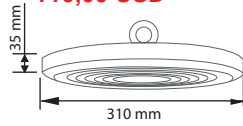

Boyutlar/Dimensions:
ø260 mm x 35 mm

X 10

150W - ø310 mm

AT43-19403	3000K	18,750 lm
AT43-19413	4000K	18,750 lm
AT43-19433	6500K	18,750 lm

110,00 USD