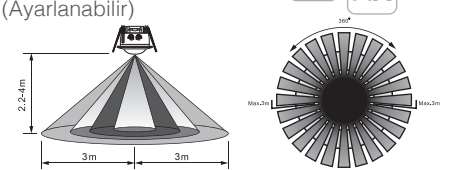

SENSOR

AY31-01050 100°

13,00 USD

Max Algılama mesafesi 2-6 Metre (< 24° Hava Sıcaklığı)
Watt: Max 800W - Enkandesan
200W - Led
Fotosel: <10Lux~2000 Lux (Ayarlanabilir)
Sensör Gözü: IP65 - Gövde: IP20

X 100