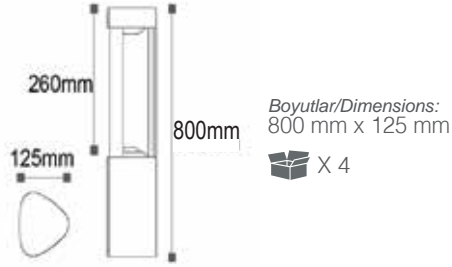

TR Dallas Alüminyum LED Bahçe Armatürleri
EN Dallas Aluminum LED Garden Fixtures

OSRAM LED

7W - 800 mm

● Fume/Fume

AG43-02302 3000K 224lm

205,00 USD