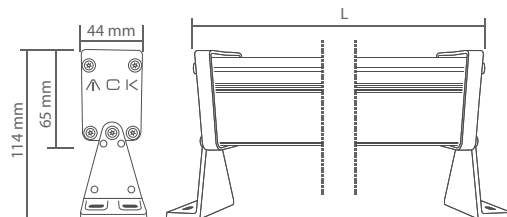

TR LED Wallwasherlar
EN LED Wallwashers

MADE IN
TÜRKİYE

6W - 180 mm

AT20-00603	3000K	480 lm
AT20-00613	4000K	480 lm
AT20-00633	6500K	480 lm
AT20-00643	Kırmızı/Red	-
AT20-00653	Yeşil/Green	-
AT20-00663	Mavi/Blue	-
AT20-00683	Amber	-

35,00 USD

Boyutlar/Dimensions:
180 mm x 44 mm x 144 mm

X 12

9W - 276 mm

AT20-00903	3000K	720 lm
AT20-00913	4000K	720 lm
AT20-00933	6500K	720 lm
AT20-00943	Kırmızı/Red	-
AT20-00953	Yeşil/Green	-
AT20-00963	Mavi/Blue	-
AT20-00983	Amber	-

40,50 USD

Boyutlar/Dimensions:
276 mm x 44 mm x 144 mm

X 12

12W - 338 mm

AT20-01203	3000K	960 lm
AT20-01213	4000K	960 lm
AT20-01233	6500K	960 lm
AT20-01243	Kırmızı/Red	-
AT20-01253	Yeşil/Green	-
AT20-01263	Mavi/Blue	-
AT20-01283	Amber	-

48,00 USD

Boyutlar/Dimensions:
338 mm x 44 mm x 144 mm

X 6

18W - 480 mm

AT20-01803	3000K	1440 lm
AT20-01813	4000K	1440 lm
AT20-01833	6500K	1440 lm
AT20-01843	Kırmızı/Red	-
AT20-01853	Yeşil/Green	-
AT20-01863	Mavi/Blue	-
AT20-01883	Amber	-

62,00 USD

Boyutlar/Dimensions:
480 mm x 44 mm x 144 mm

X 6

36W - 945 mm

AT20-03603	3000K	2880 lm
AT20-03613	4000K	2880 lm
AT20-03633	6500K	2880 lm
AT20-03643	Kırmızı/Red	-
AT20-03653	Yeşil/Green	-
AT20-03663	Mavi/Blue	-
AT20-03683	Amber	-

93,00 USD

AT20-03693	RGB	-

104,00 USD

Boyutlar/Dimensions:
945 mm x 44 mm x 144 mm

X 6