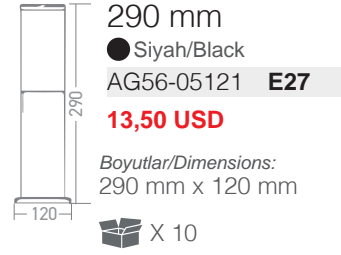

TR Aria PC Bahçe Armatürleri
EN Aria PC Garden Fixtures

MADE IN
TÜRKİYE

IP54

-25°C
50°C

MAX.
60W