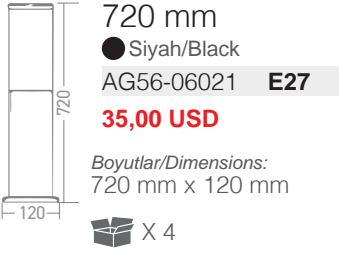

TR Limos PC Bahçe Armatürleri
EN Limos PC Garden Fixtures

MADE IN
TÜRKİYE

IP54
-25°C
50°C
MAX.
60W

BAHÇE ARMATÜRLERİ
GARDEN FIXTURES