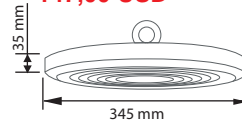

Boyutlar/Dimensions:
ø310 mm x 35 mm

X 8

200W - ø345 mm

AT43-19603	3000K	25,000 lm
AT43-19613	4000K	25,000 lm
AT43-19633	6500K	25,000 lm

147,00 USD

Boyutlar/Dimensions:
ø345 mm x 35 mm

X 6