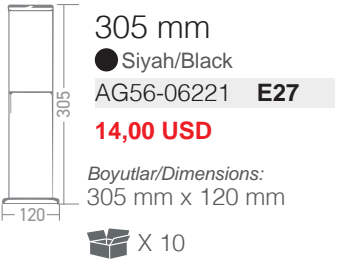

TR Limos PC Bahçe Armatürleri
EN Limos PC Garden Fixtures

MADE IN
TÜRKİYE

IP54
-25°C
50°C
MAX.
60W

BAHÇE ARMATÜRLERİ
GARDEN FIXTURES