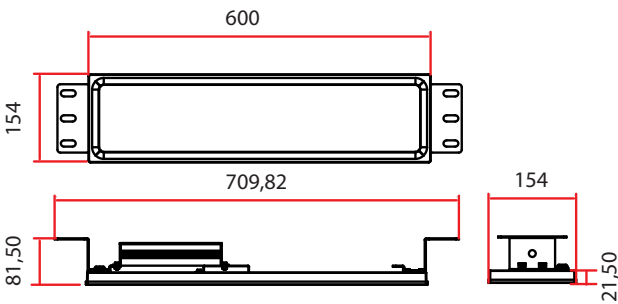

100W

AT47-19103	3000K	9,850 lm
AT47-19113	4000K	9,900 lm
AT47-19133	6500K	10,000 lm

210,00 USD

100W - Kitli

AT47-19103K	3000K	9,850 lm
AT47-19113K	4000K	9,900 lm
AT47-19133K	6500K	10,000 lm

238,00 USD

Boyutlar/Dimensions:
600 mm x 154 mm x 21,5 mm

150W

AT47-29403	3000K	13,000 lm
AT47-29413	4000K	13,100 lm
AT47-29433	6500K	13,300 lm

250,00 USD

150W - Kitli

AT47-29403K	3000K	13,000 lm
AT47-29413K	4000K	13,100 lm
AT47-29433K	6500K	13,300 lm

278,00 USD

Boyutlar/Dimensions:
600 mm x 154 mm x 21,5 mm

200W

AT47-49403	3000K	15,700 lm
AT47-49413	4000K	15,800 lm
AT47-49433	6500K	16,000 lm

330,00 USD

200W - Kitli

AT47-49403K	3000K	15,700 lm
AT47-49413K	4000K	15,800 lm
AT47-49433K	6500K	16,000 lm

360,00 USD

Boyutlar/Dimensions:
600 mm x 154 mm x 21,5 mm