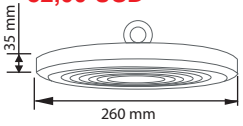

125
lm/W

SURGE
4kV

100W - ø260 mm

AT43-19103	3000K	12,500 lm
AT43-19113	4000K	12,500 lm
AT43-19133	6500K	12,500 lm

82,00 USD